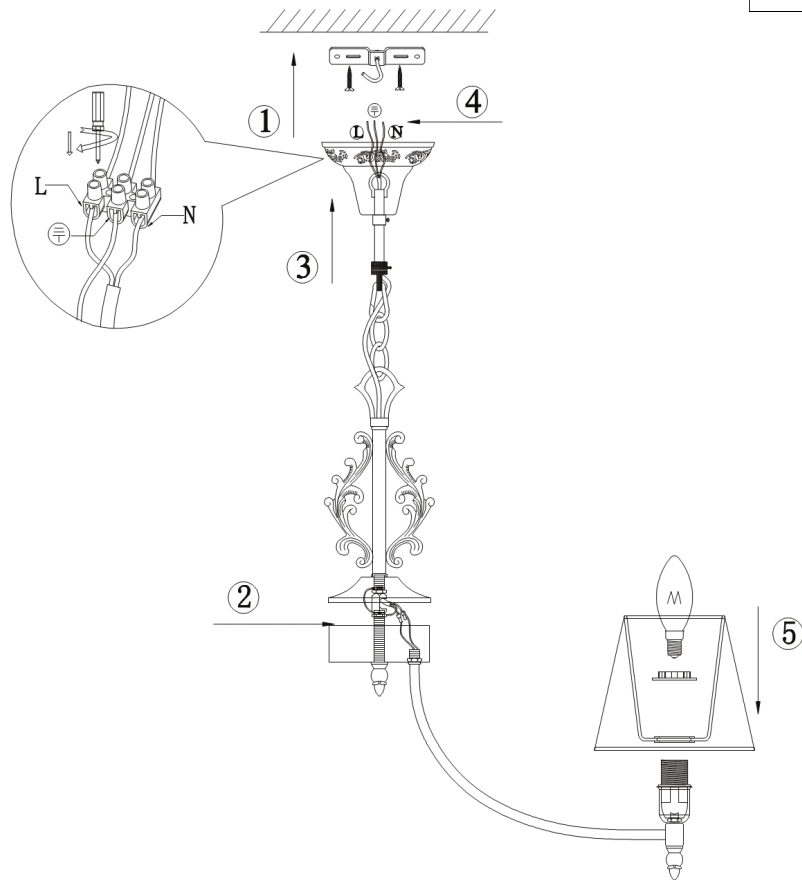

Instruction

Collection: ROYAL CLASSIC

Series: VESTA

Model: RC330-PL-07-R

Ceiling

- Ceiling

7 x E14 (40W)

MAYTONI
DECORATIVE LIGHTING