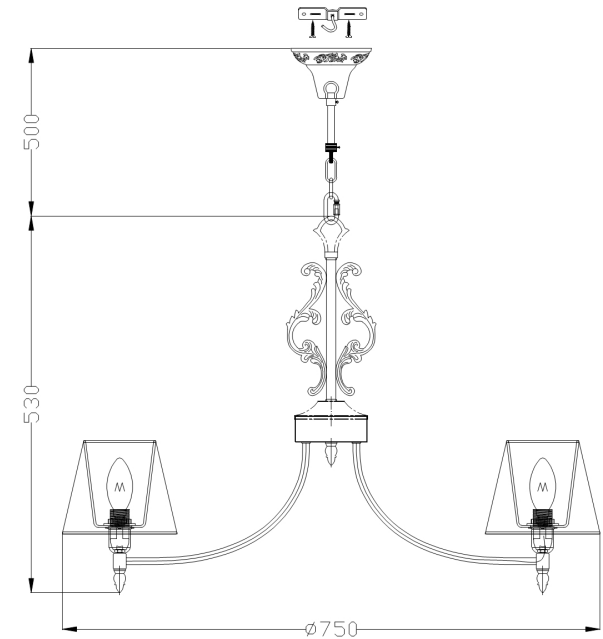

Instruction

Collection: ROYAL CLASSIC

Series: VESTA

Model: RC330-PL-07-R

Ceiling

- Ceiling

7 x E14 (40W)

MAYTONI
DECORATIVE LIGHTING