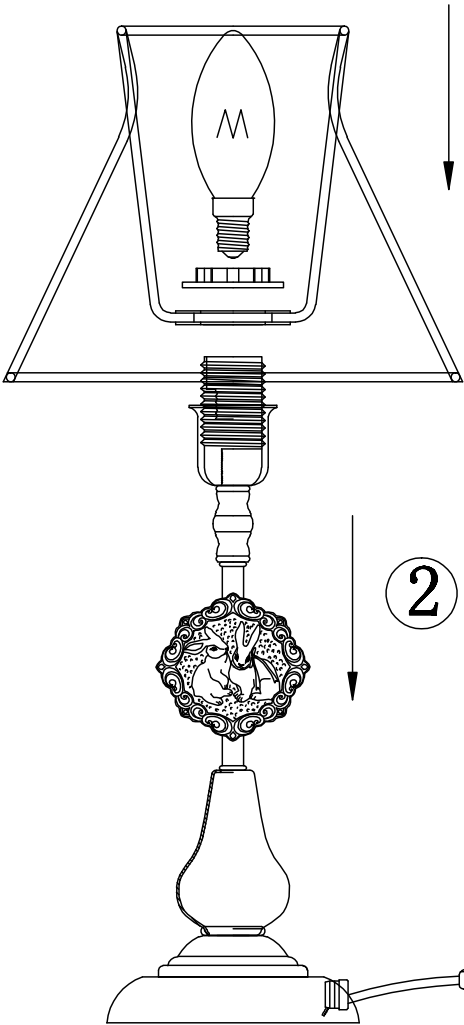

Instruction

1

2

Collection: Elegant
Series: Bunny
Model: ARM555-11-W
Mobile

 – Mobile

1 x E14 (40w)

MAYTONI
DECORATIVE LIGHTING

www.maytoni.de