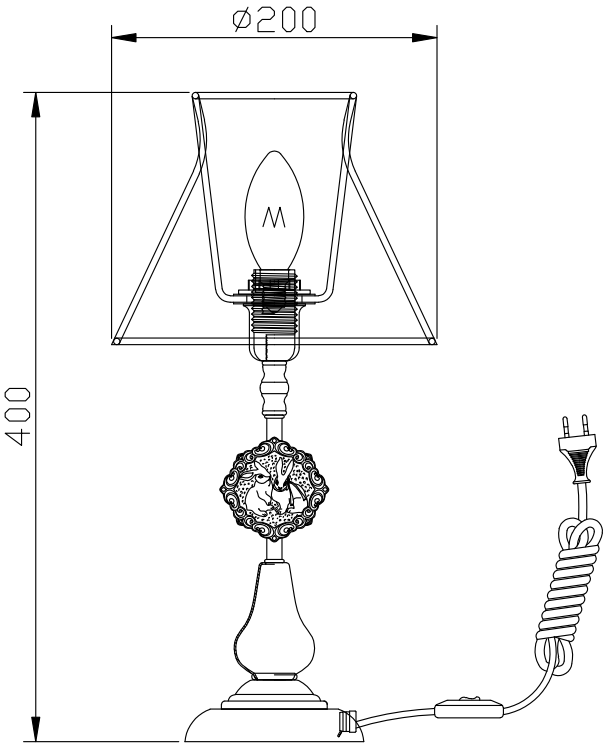

Instruction

1

2

Collection: Elegant
Series: Bunny
Model: ARM555-11-W
Mobile

 – Mobile

1 x E14 (40w)

MAYTONI
DECORATIVE LIGHTING

www.maytoni.de