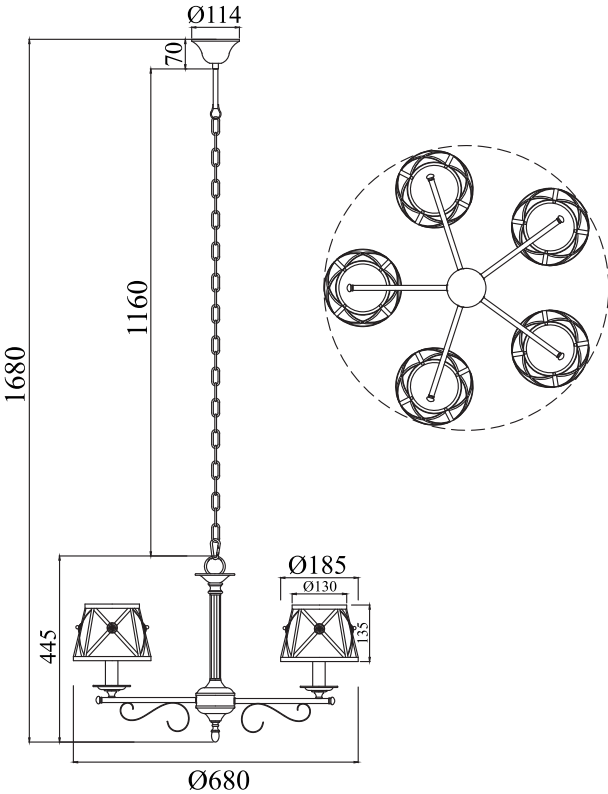

Instruction

Collection: House
 Series: Country
 Model: H102-05-R
 Suspended

 – Suspended

 5 x E14 (40w)

MAYTONI
 DECORATIVE LIGHTING
www.maytoni.de