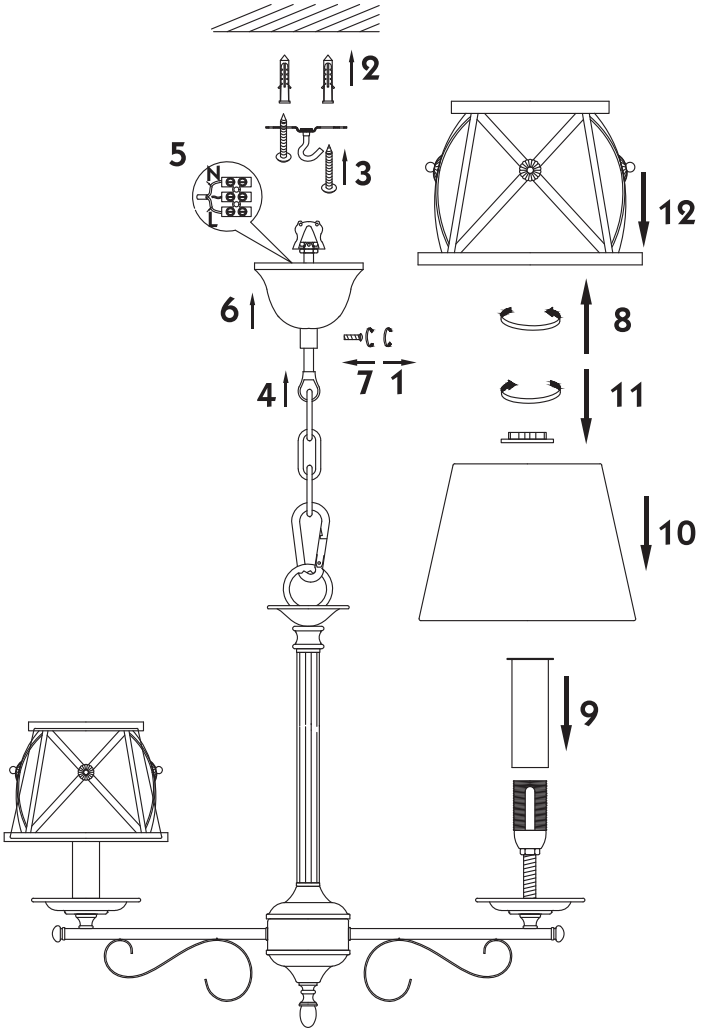

Instruction

Collection: House
 Series: Country
 Model: H102-05-R
 Suspended

 – Suspended

 5 x E14 (40w)

MAYTONI
 DECORATIVE LIGHTING
www.maytoni.de