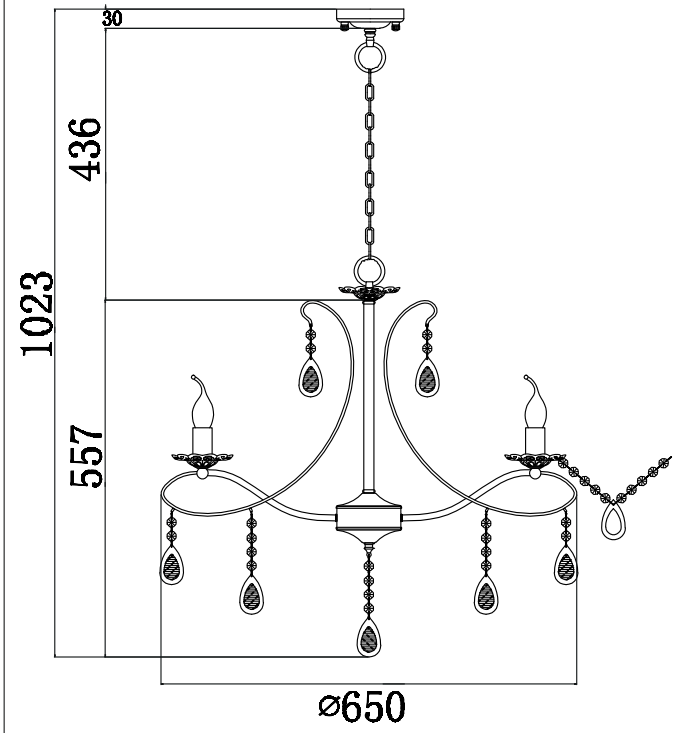

FREYA
TRADITION OF QUALITY

INSTRUCTION

MODEL: FR2320-PL-08-WG
PENDANT LAMP

C:8	B:16	A:9

8 x E14 (60W)

FREYA-LIGHT.COM