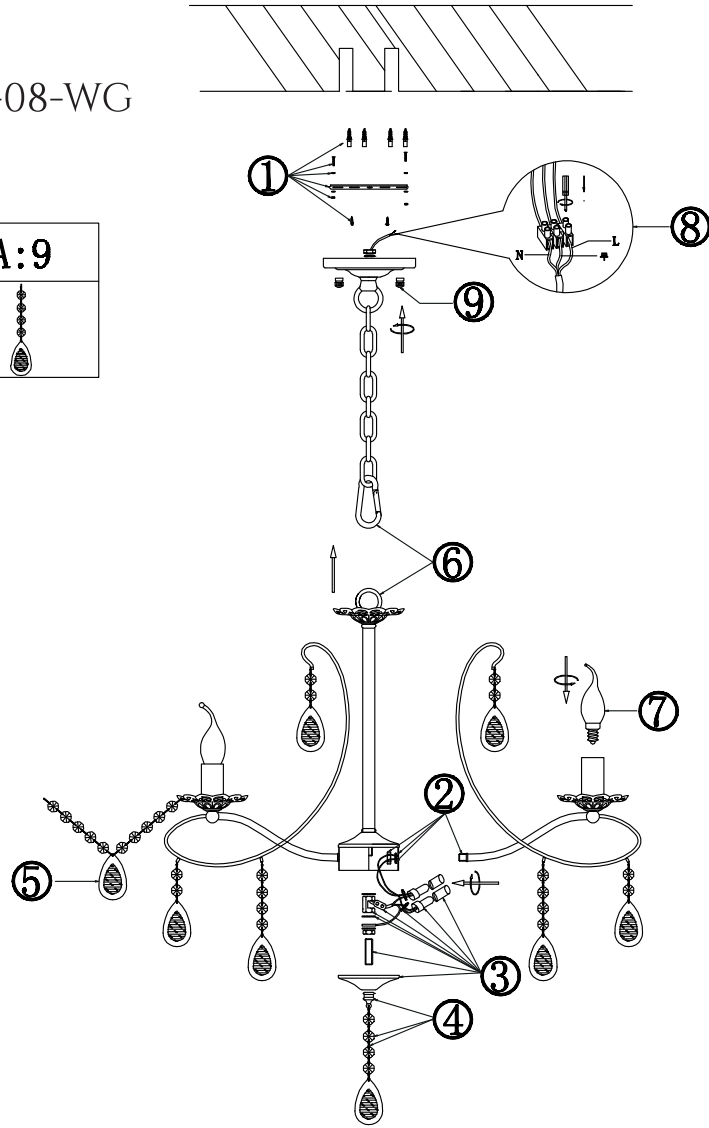

FREYA
TRADITION OF QUALITY

INSTRUCTION

MODEL: FR2320-PL-08-WG
PENDANT LAMP

C:8	B:16	A:9

8 x E14 (60W)

FREYA-LIGHT.COM