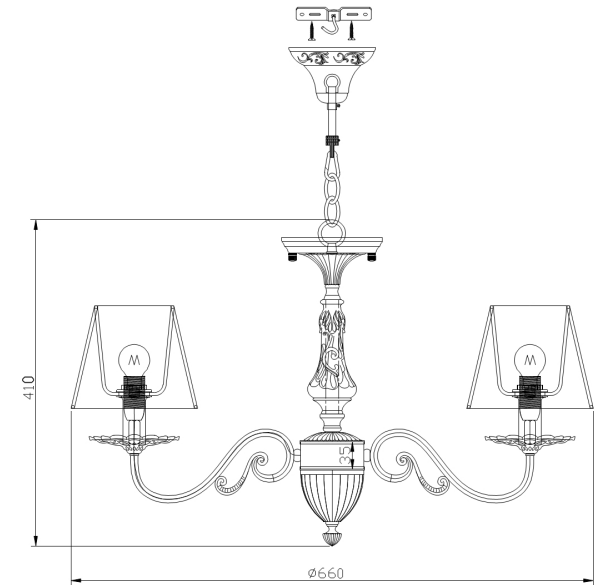

# Instruction

Collection: ROYAL CLASSIC

Series: BATTISTA

Model: RC011-PL-06-R

Ceiling

- Ceiling

6 x E14 (40W)

**MAYTONI**  
DECORATIVE LIGHTING