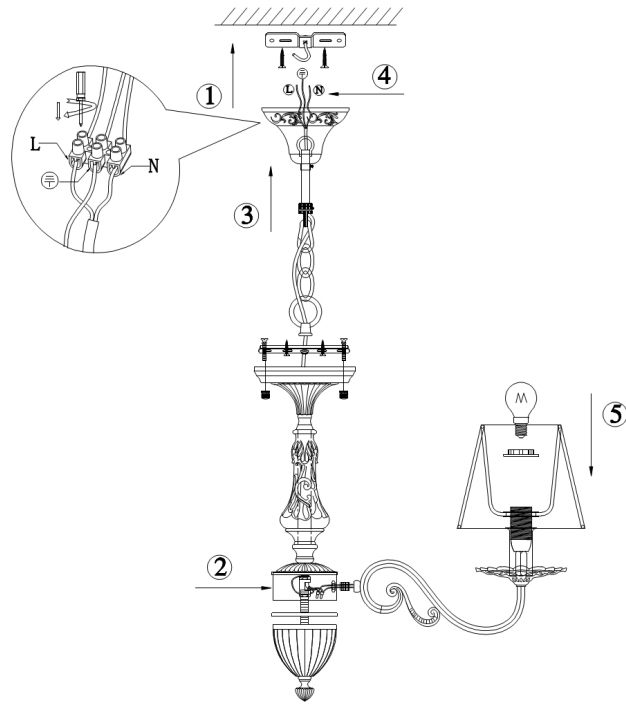

# Instruction

Collection: ROYAL CLASSIC

Series: BATTISTA

Model: RC011-PL-06-R

Ceiling

- Ceiling

6 x E14 (40W)

**MAYTONI**  
DECORATIVE LIGHTING