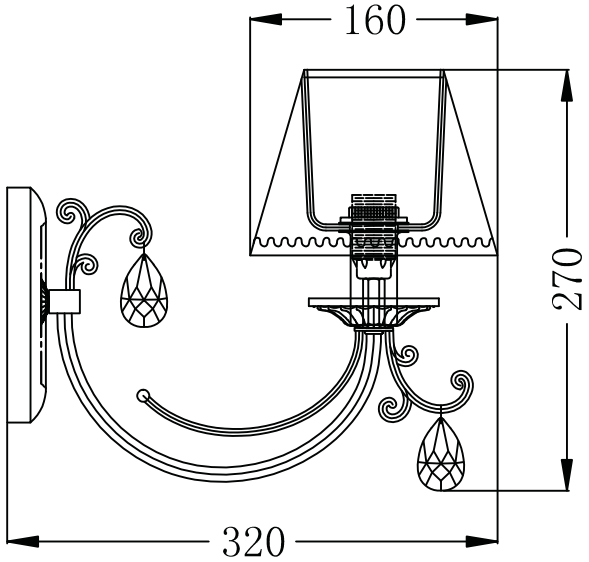

# Instruction

Collection: Royal Classic  
Series: Soffia  
Model: RC095-WL-01-N  
Wall Lamps

A = 1  
B = 1

1 x E14 (40w)

**MAYTONI**  
DECORATIVE LIGHTING

[www.maytoni.de](http://www.maytoni.de)