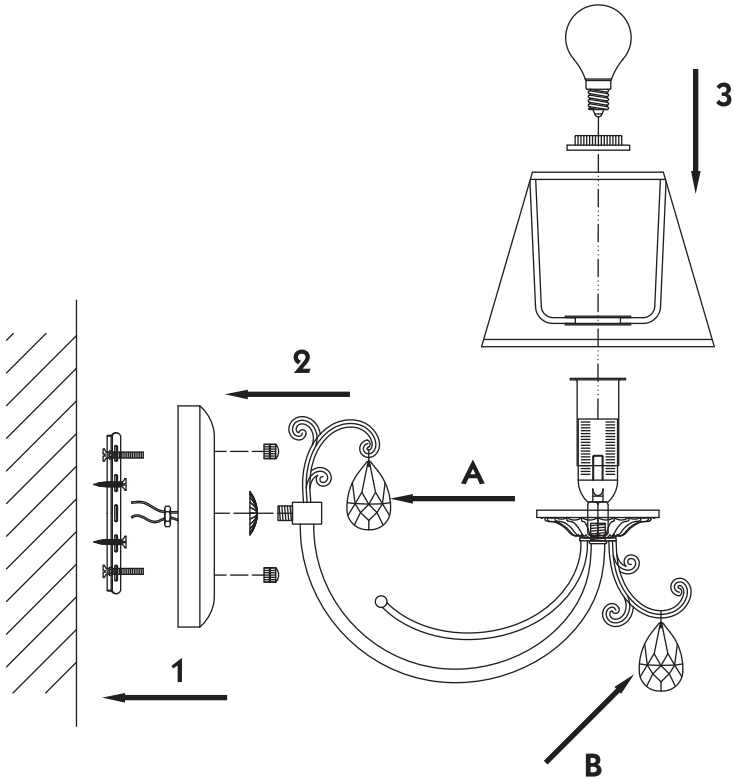

# Instruction

Collection: Royal Classic  
Series: Soffia  
Model: RC095-WL-01-N  
Wall Lamps

A = 1  
B = 1

1 x E14 (40w)

**MAYTONI**  
DECORATIVE LIGHTING

[www.maytoni.de](http://www.maytoni.de)