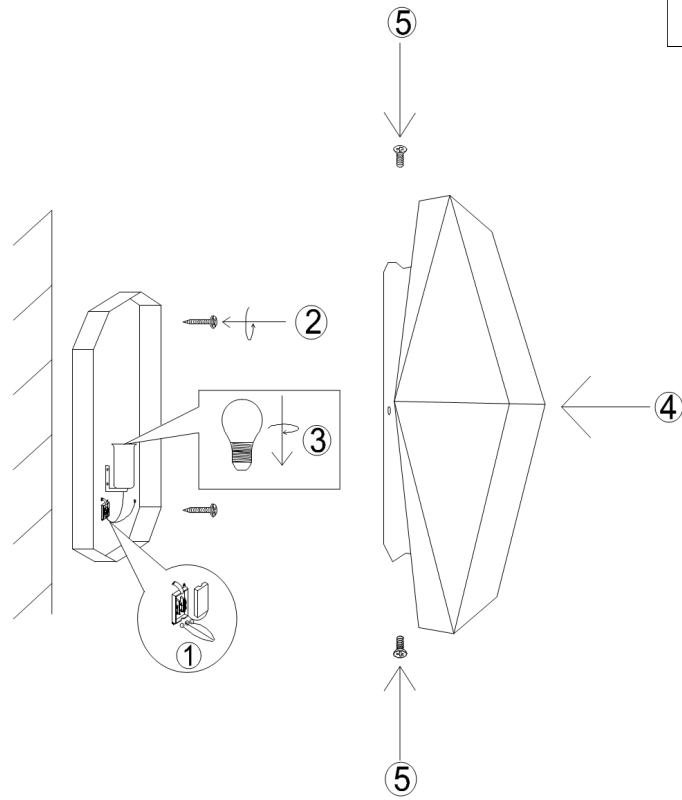

# Instruction

Collection: MODERN  
Series: SIMPLICITY  
Model: MOD231-WL-01-W  
Wall

- Wall

1 x E14 (40W)

**MAYTONI**  
DECORATIVE LIGHTING

[www.maytoni.de](http://www.maytoni.de)