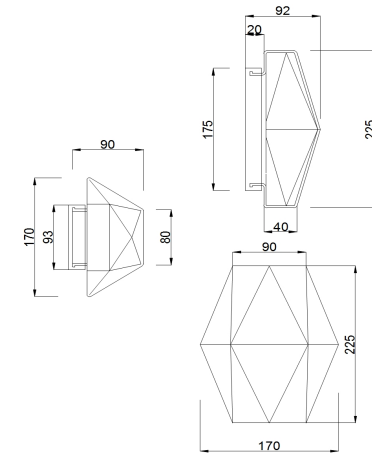

# Instruction

Collection: MODERN  
Series: SIMPLICITY  
Model: MOD231-WL-01-W  
Wall

- Wall

1 x E14 (40W)

**MAYTONI**  
DECORATIVE LIGHTING

[www.maytoni.de](http://www.maytoni.de)