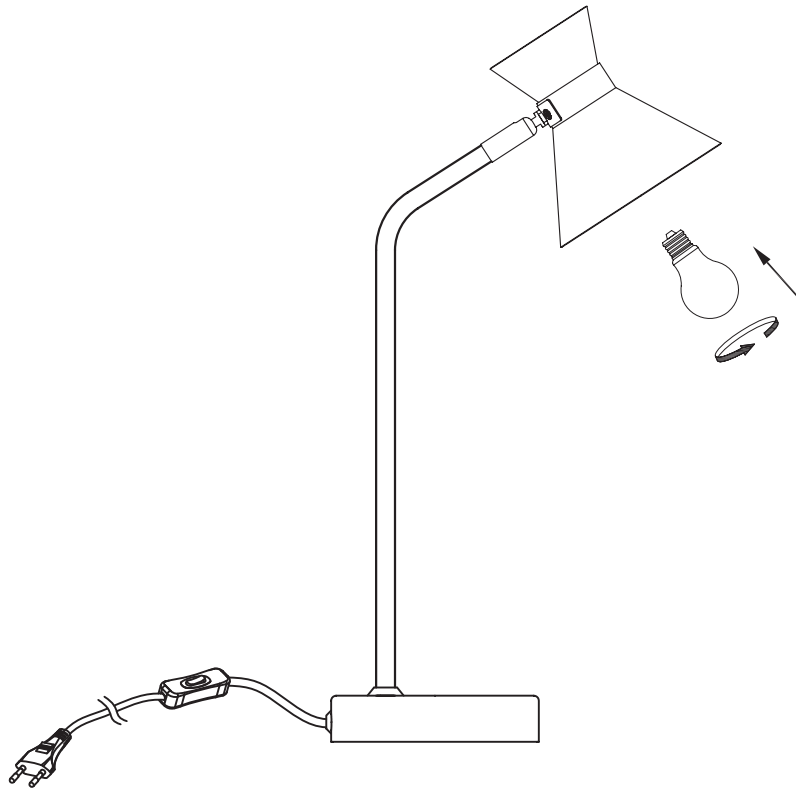

FREYA
TRADITION OF QUALITY

INSTRUCTION

MODEL: FR4273-TL-01-B

1 X E14 (40W)

FREYA-LIGHT.COM