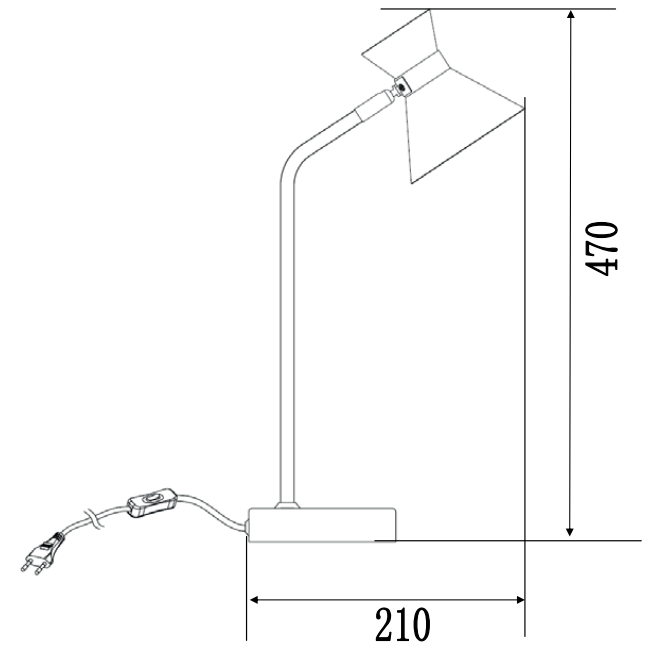

FREYA
TRADITION OF QUALITY

INSTRUCTION

MODEL: FR4273-TL-01-B

1 X E14 (40W)

FREYA-LIGHT.COM