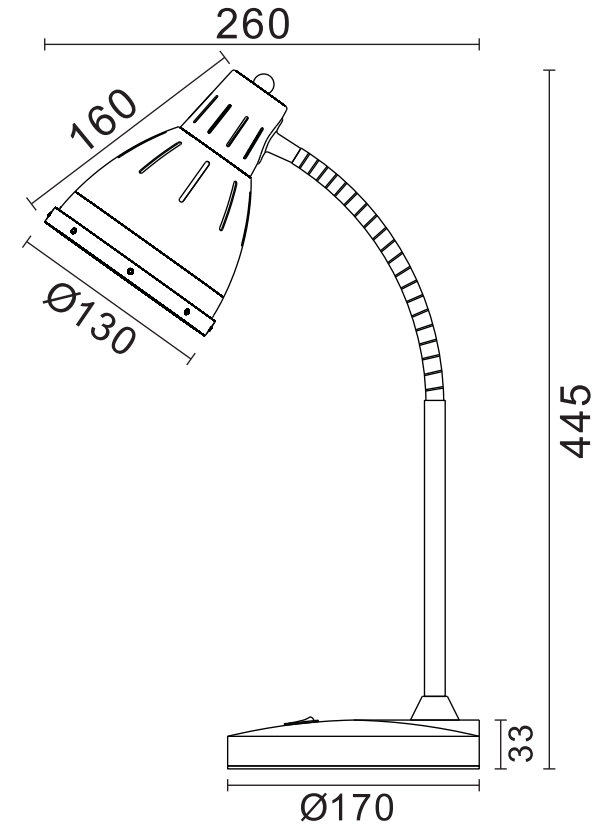

# INSTRUCTION

**MODEL:** FR5151-TL-01-W

1 X E27 (40W)

FREYA-LIGHT.COM