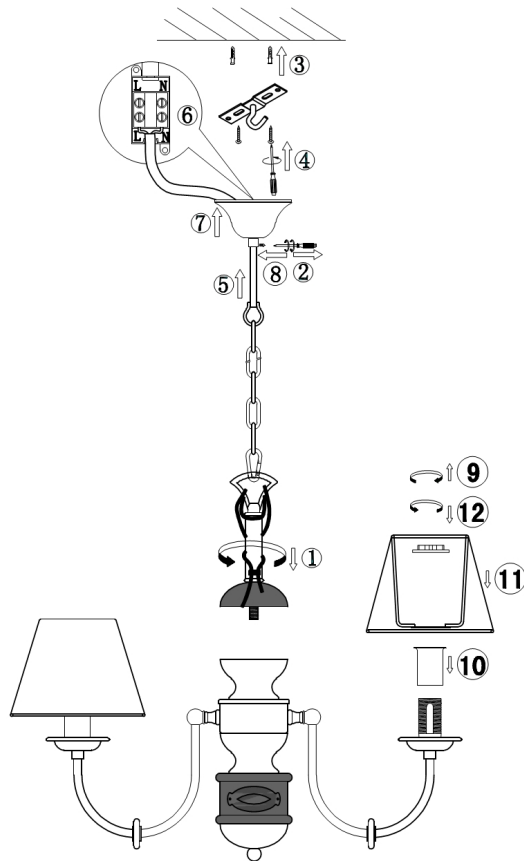

Instruction

Collection: ROYAL CLASSIC

Series: CRUISE

Model: ARM625-05-R

Ceiling

- Ceiling

5 x E14 (40W)

MAYTONI
DECORATIVE LIGHTING