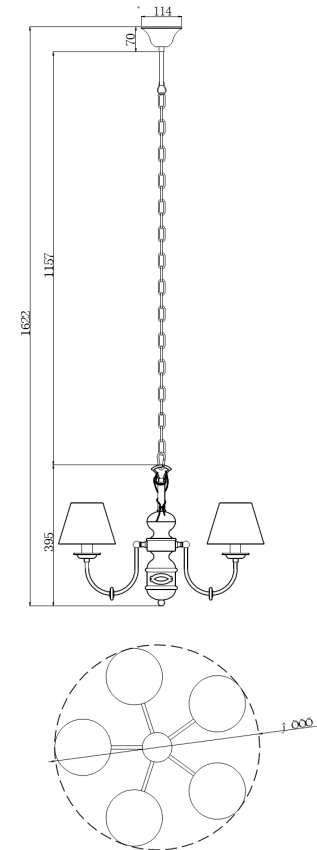

Instruction

Collection: ROYAL CLASSIC

Series: CRUISE

Model: ARM625-05-R

Ceiling

- Ceiling

5 x E14 (40W)

MAYTONI
DECORATIVE LIGHTING