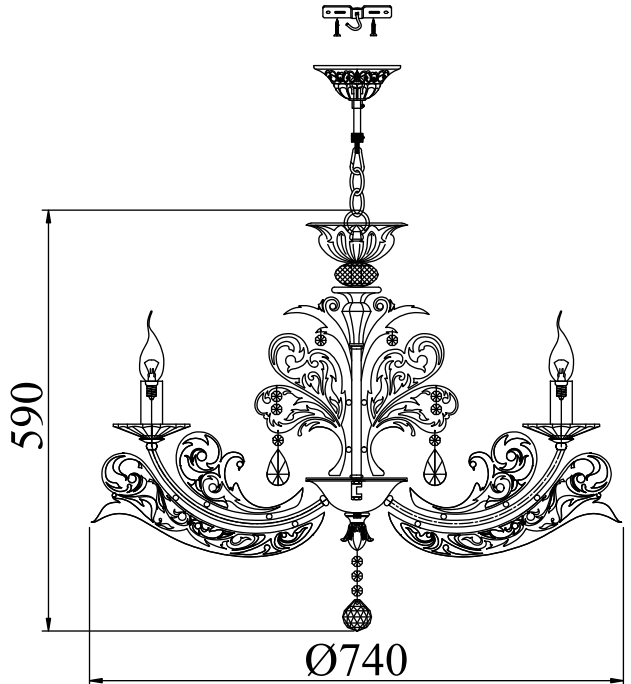

Instruction

Collection: Elegant
Series: Salute
Model: ARM005-06-W
Suspended

A=3
B=3
C=3
D=1

 – Suspended

6 x E14 (60w)

MAYTONI
DECORATIVE LIGHTING

www.maytoni.de