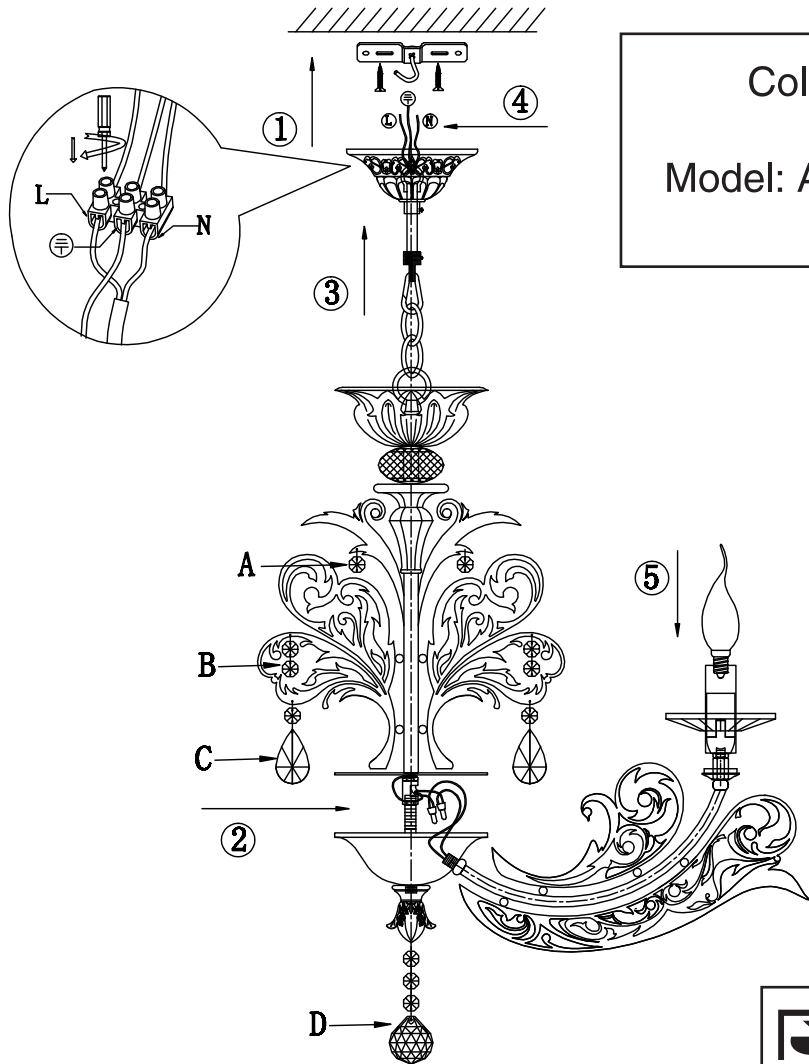

Instruction

Collection: Elegant
Series: Salute
Model: ARM005-06-W
Suspended

A=3
B=3
C=3
D=1

 – Suspended

6 x E14 (60w)

MAYTONI
DECORATIVE LIGHTING

www.maytoni.de