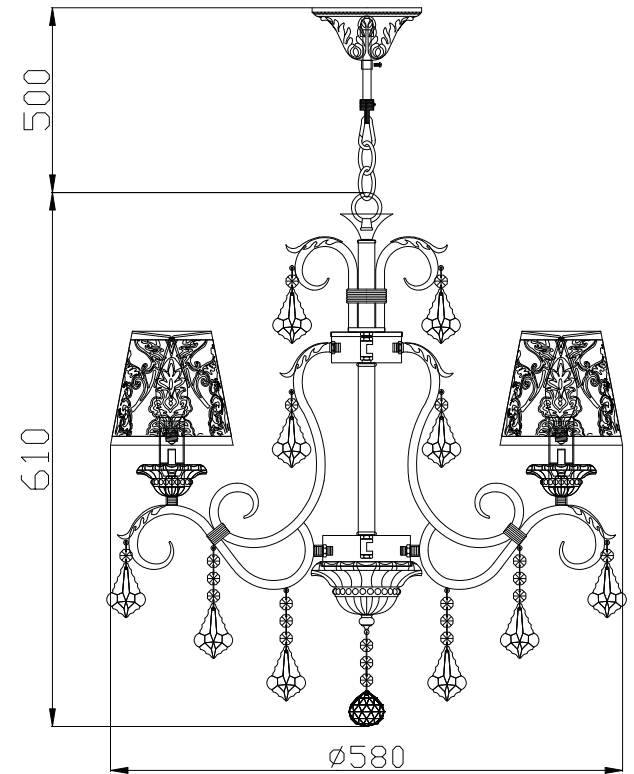

# Instruction

Collection: Elegant  
Series: Velvet  
Model: ARM219-03-G  
Suspended

- A = 3
- B = 3
- C = 3
- D = 3
- E = 3
- F = 1

3 x E14 (40w)

**MAYTONI**  
DECORATIVE LIGHTING

[www.maytoni.de](http://www.maytoni.de)