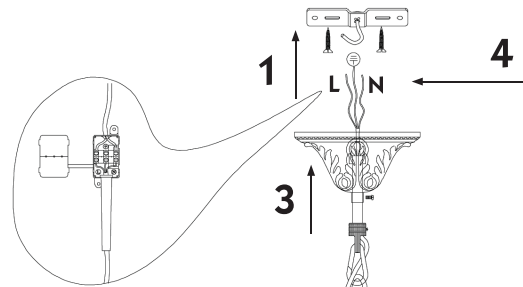

# Instruction

Collection: Elegant  
Series: Velvet  
Model: ARM219-03-G  
Suspended

- A = 3
- B = 3
- C = 3
- D = 3
- E = 3
- F = 1

3 x E14 (40w)

**MAYTONI**  
DECORATIVE LIGHTING

[www.maytoni.de](http://www.maytoni.de)