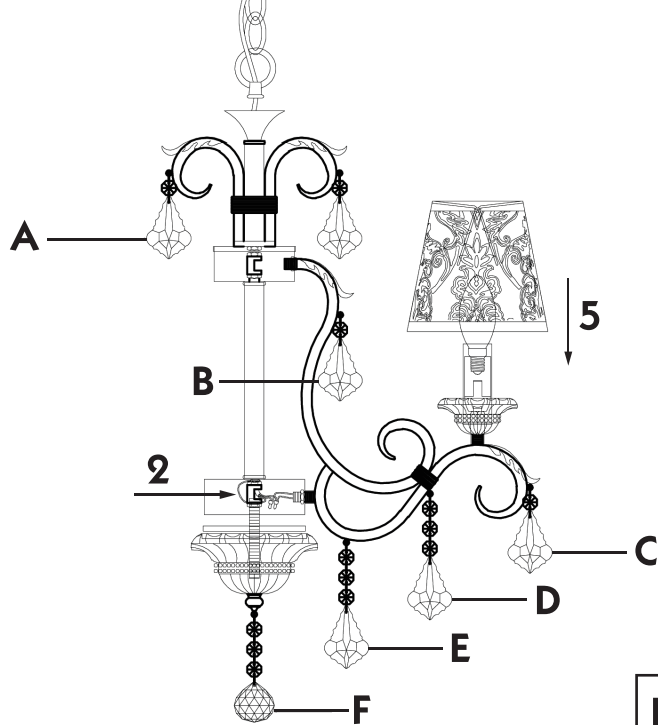

# Instruction

Collection: Elegant  
Series: Velvet  
Model: ARM219-03-G  
Suspended

- A = 3
- B = 3
- C = 3
- D = 3
- E = 3
- F = 1

3 x E14 (40w)

**MAYTONI**  
DECORATIVE LIGHTING

[www.maytoni.de](http://www.maytoni.de)