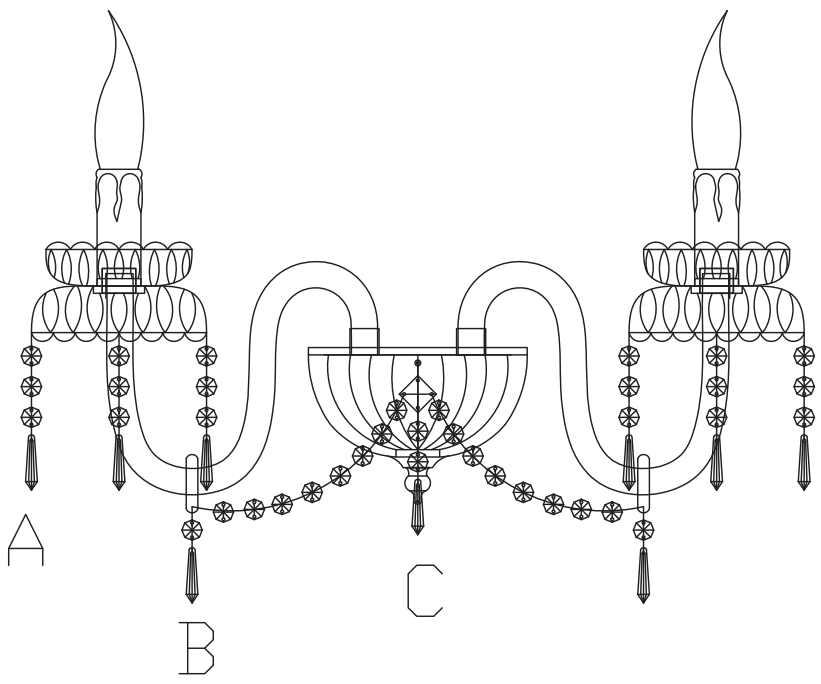

Instruction

Collection: Diamant crystal
Series: Adel
Model: DIA910-WL-02-G
Wall

2 x E14 (60w)

MAYTONI
DECORATIVE LIGHTING
www.maytoni.de