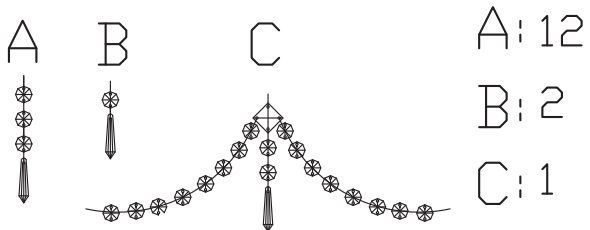

Instruction

Collection: Diamant crystal
Series: Adel
Model: DIA910-WL-02-G
Wall

2 x E14 (60w)

MAYTONI
DECORATIVE LIGHTING
www.maytoni.de