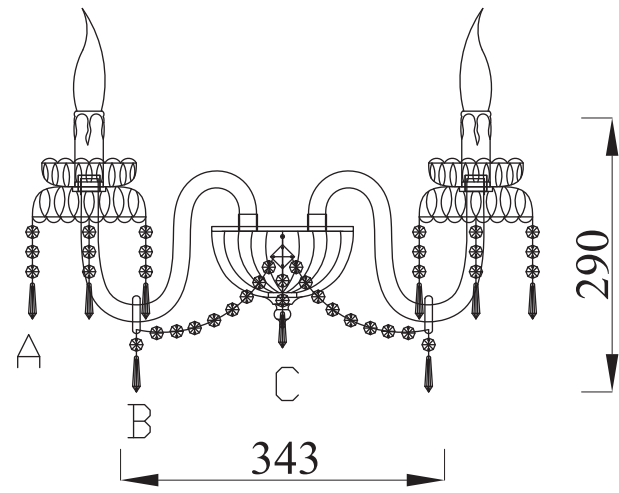

Instruction

Collection: Diamant crystal
Series: Adel
Model: DIA910-WL-02-G
Wall

2 x E14 (60w)

MAYTONI
DECORATIVE LIGHTING
www.maytoni.de