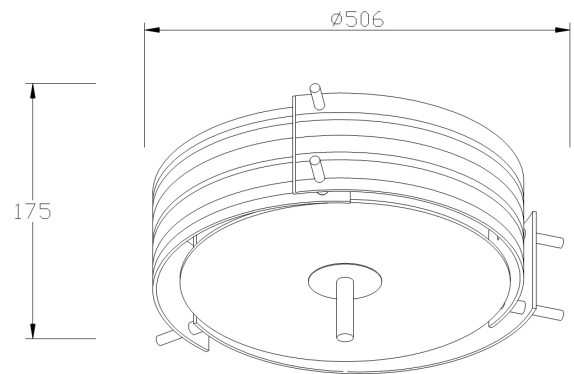

# Instruction

Collection: MODERN  
Series: BRONTE  
Model: MOD310-18-WB  
Ceiling

max 21W  
1620 LM

**MAYTONI**  
DECORATIVE LIGHTING

[www.maytoni.de](http://www.maytoni.de)