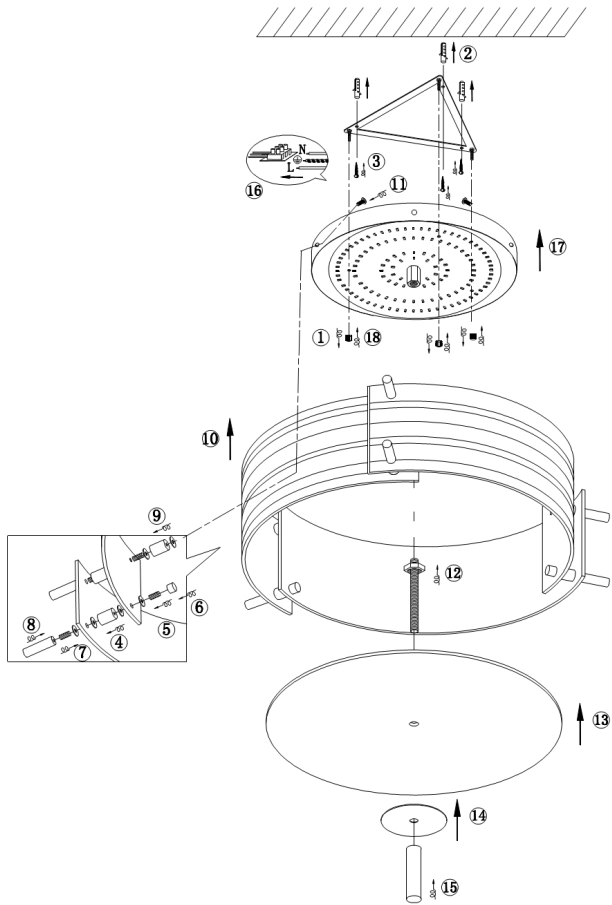

# Instruction

Collection: MODERN  
Series: BRONTE  
Model: MOD310-18-WB  
Ceiling

max 21W  
1620 LM

**MAYTONI**  
DECORATIVE LIGHTING

[www.maytoni.de](http://www.maytoni.de)