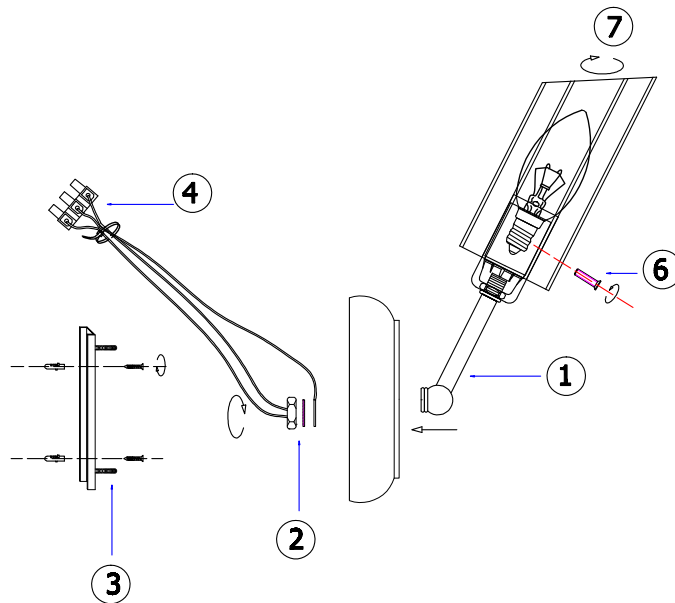

FREYA
TRADITION OF QUALITY

Instruction

FR5098WL-01CH

1 x E14 (40W)

Model: FR5098WL-01CH
Collection: Modern
Series: New Series 098

Wall Lamps