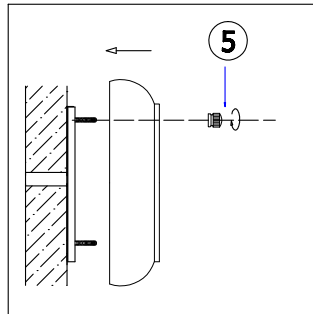

FREYA
TRADITION OF QUALITY

Instruction

FR5098WL-01CH

1 x E14 (40W)

Model: FR5098WL-01CH
Collection: Modern
Series: New Series 098

Wall Lamps