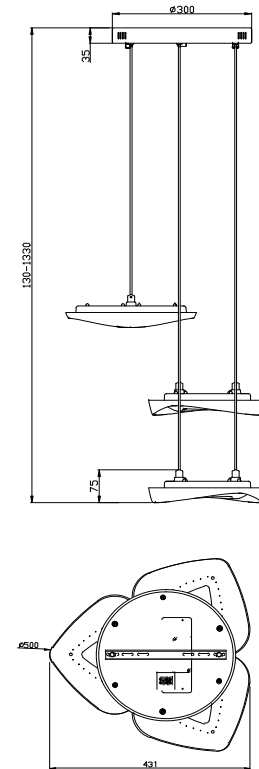

FREYA
TRADITION OF QUALITY

Instruction

FR6008PL-L50W

MAX 50W
4160 Lumen

Model: FR6008PL-L50W
Series: Bettina

Ceiling Lamps