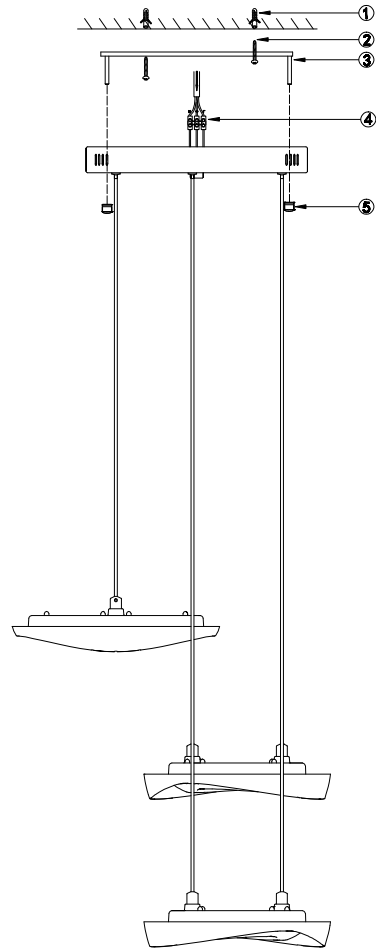

FREYA
TRADITION OF QUALITY

Instruction

FR6008PL-L50W

MAX 50W
4160 Lumen

Model: FR6008PL-L50W
Series: Bettina

Ceiling Lamps