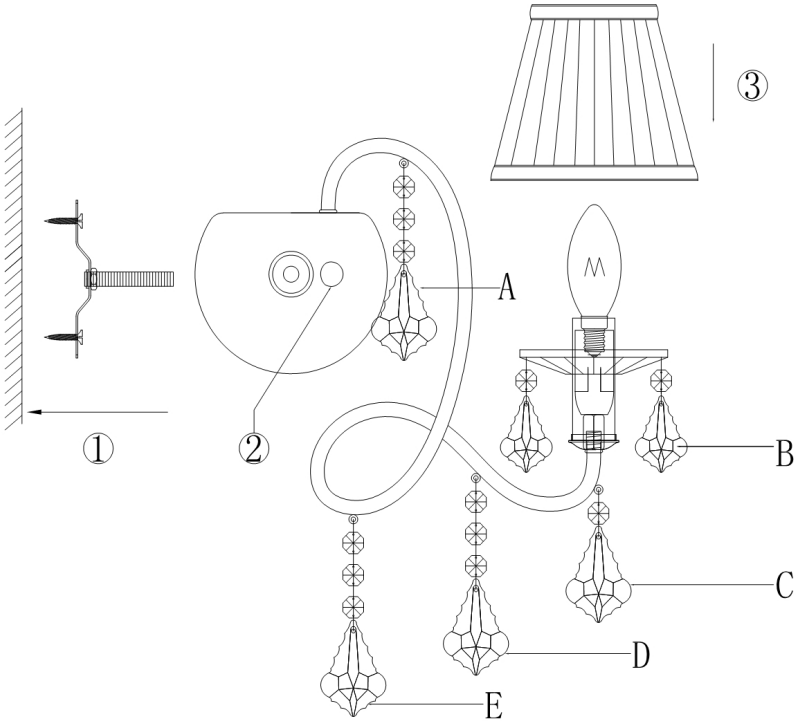

Instruction

Collection: MODERN
Series: FANTASIA
Model: ARM015-02-N
Wall

A=2pcs
B=8pcs
C=2pcs
D=2pcs
E=2pcs

2 x E14 (40W)

MAYTONI
DECORATIVE LIGHTING
www.maytoni.de