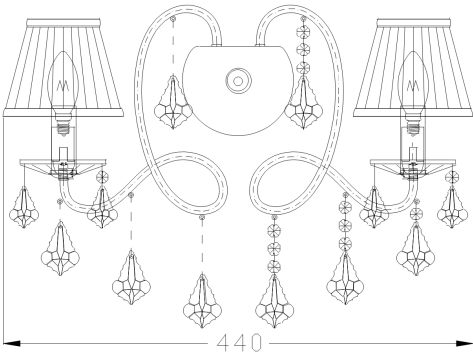

Instruction

Collection: MODERN
Series: FANTASIA
Model: ARM015-02-N
Wall

A=2pcs
B=8pcs
C=2pcs
D=2pcs
E=2pcs

2 x E14 (40W)

MAYTONI
DECORATIVE LIGHTING
www.maytoni.de