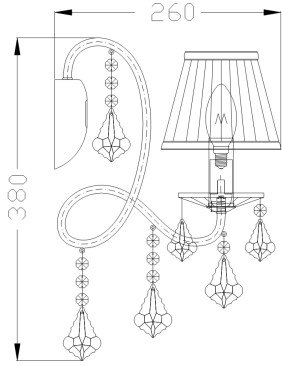

Instruction

Collection: MODERN
Series: FANTASIA
Model: ARM015-02-N
Wall

A=2pcs
B=8pcs
C=2pcs
D=2pcs
E=2pcs

2 x E14 (40W)

MAYTONI
DECORATIVE LIGHTING
www.maytoni.de