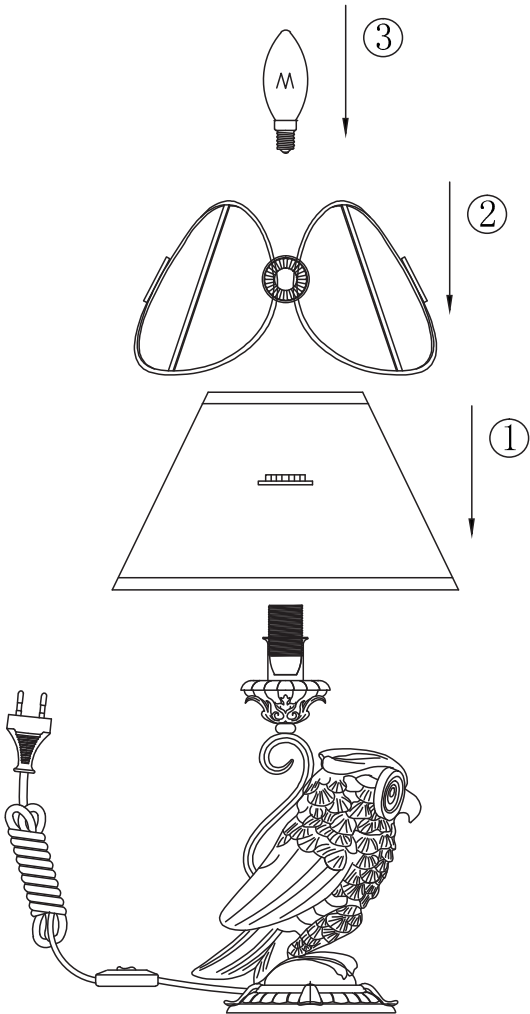

# Instruction

Collection: Elegant  
Series: Athena  
Model: ARM777-11-WG  
Mobile

  
1 x E14 (40w)

**MAYTONI**  
DECORATIVE LIGHTING

[www.maytoni.de](http://www.maytoni.de)