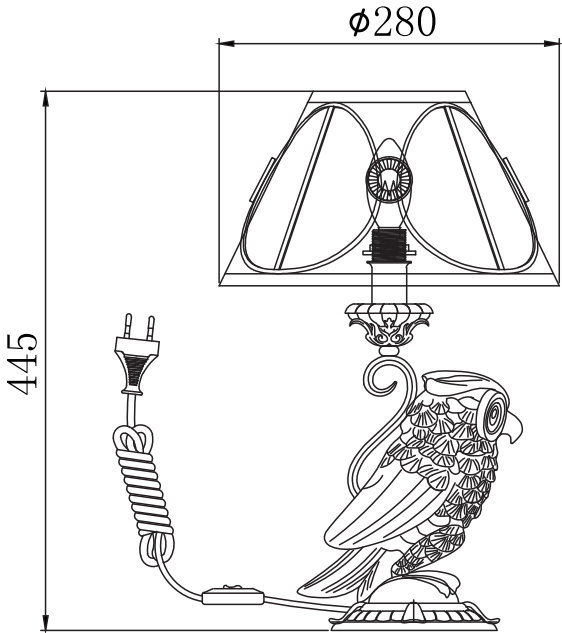

# Instruction

Collection: Elegant  
Series: Athena  
Model: ARM777-11-WG  
Mobile

  
1 x E14 (40w)

**MAYTONI**  
DECORATIVE LIGHTING

[www.maytoni.de](http://www.maytoni.de)