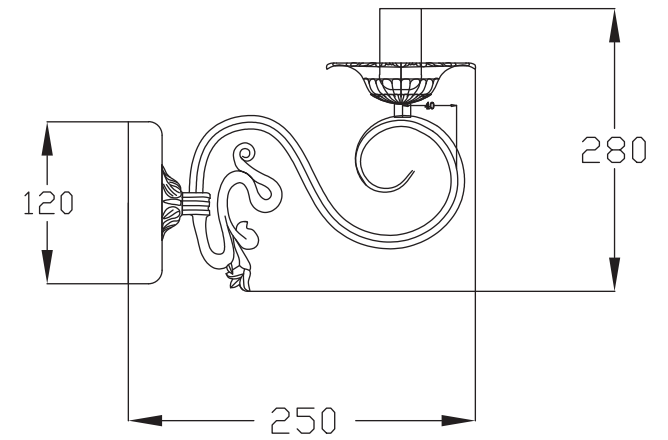

# INSTRUCTION

**MODEL:** FR2806-WL-01-WG  
SCONCE

1 x E14 (60w)

FREYA-LIGHT.COM