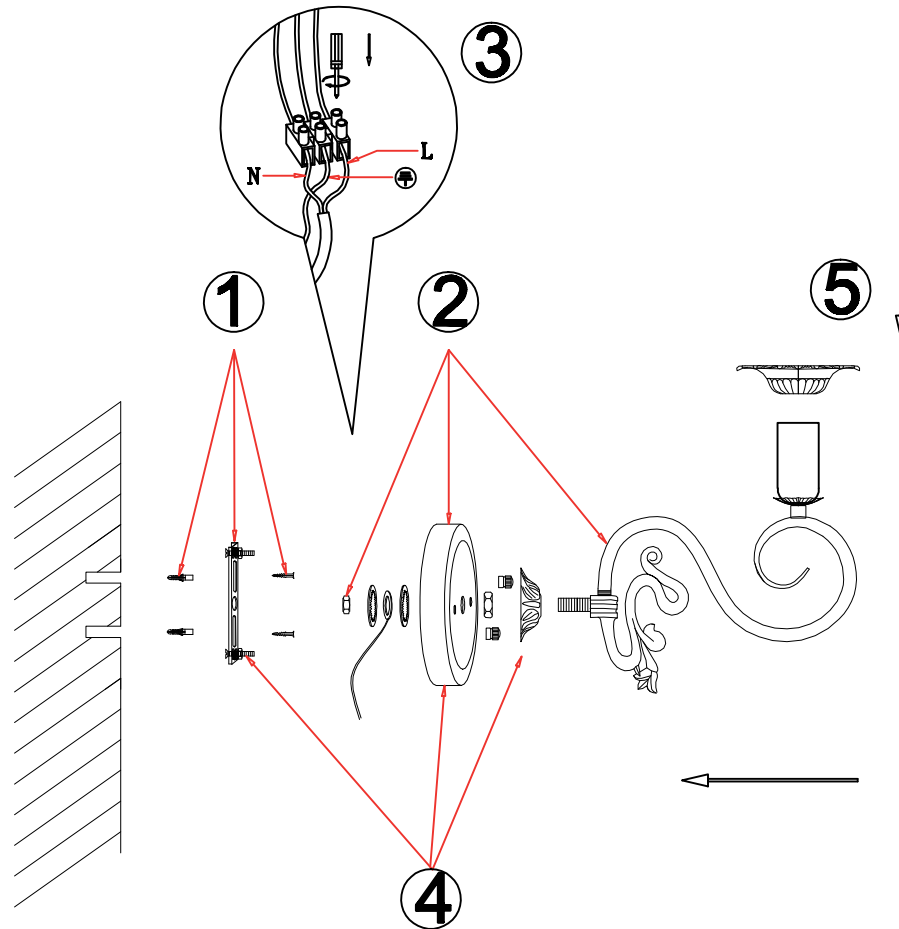

# INSTRUCTION

**MODEL:** FR2806-WL-01-WG  
SCONCE

1 x E14 (60w)

FREYA-LIGHT.COM