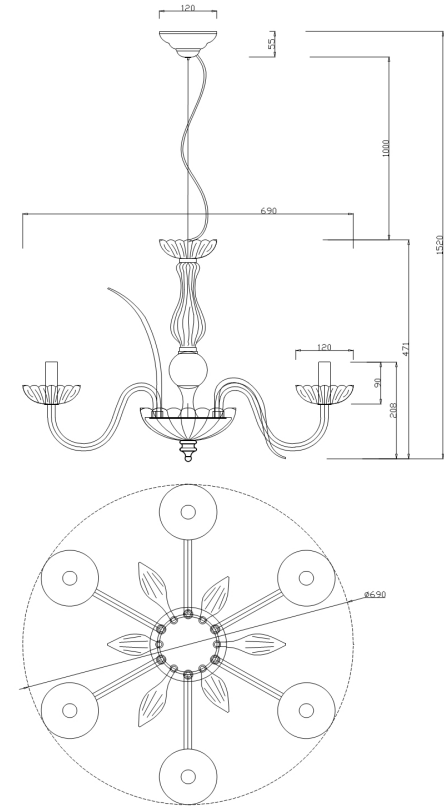

Instruction

Collection: DIAMANT CRYSTAL
Series: LUCIANO
Model: DIA587-PL-06-N
Ceiling

- Ceiling

6 x E14 (40W)

MAYTONI
DECORATIVE LIGHTING

www.maytoni.de