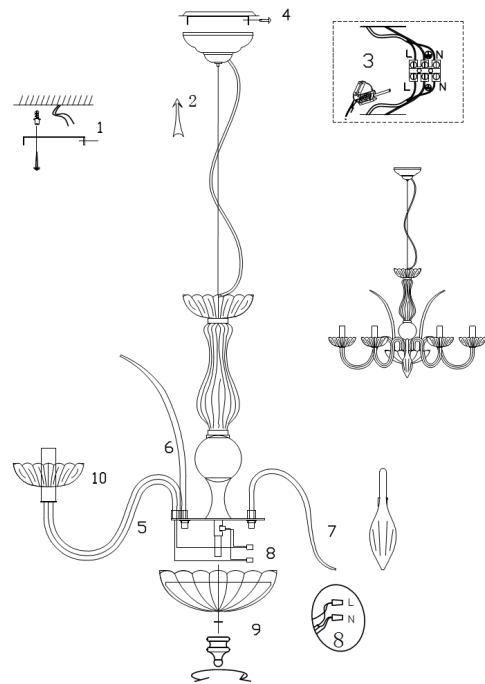

Instruction

Collection: DIAMANT CRYSTAL
Series: LUCIANO
Model: DIA587-PL-06-N
Ceiling

- Ceiling

6 x E14 (40W)

MAYTONI
DECORATIVE LIGHTING

www.maytoni.de