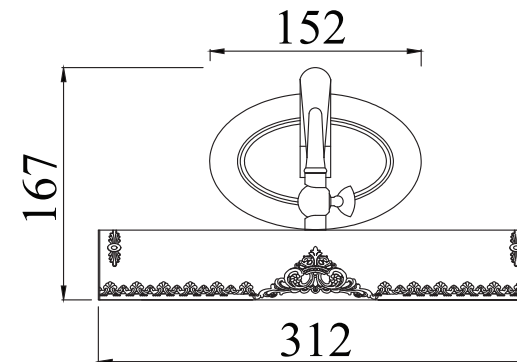

# Instruction

Collection: Picture  
Series: Mone  
Model: PIC115-02-R  
Illumination for pictures

 – Illumination for pictures

 2 x E14 (25w)

**MAYTONI**  
DECORATIVE LIGHTING

[www.maytoni.de](http://www.maytoni.de)