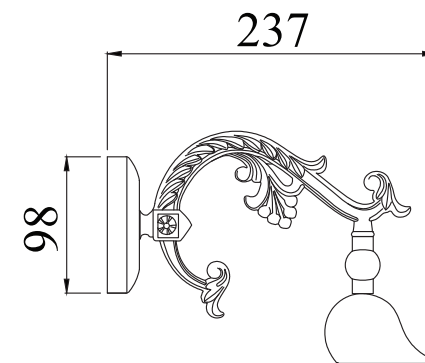

# Instruction

Collection: Picture  
Series: Mone  
Model: PIC115-02-R  
Illumination for pictures

 – Illumination for pictures

 2 x E14 (25w)

**MAYTONI**  
DECORATIVE LIGHTING

[www.maytoni.de](http://www.maytoni.de)