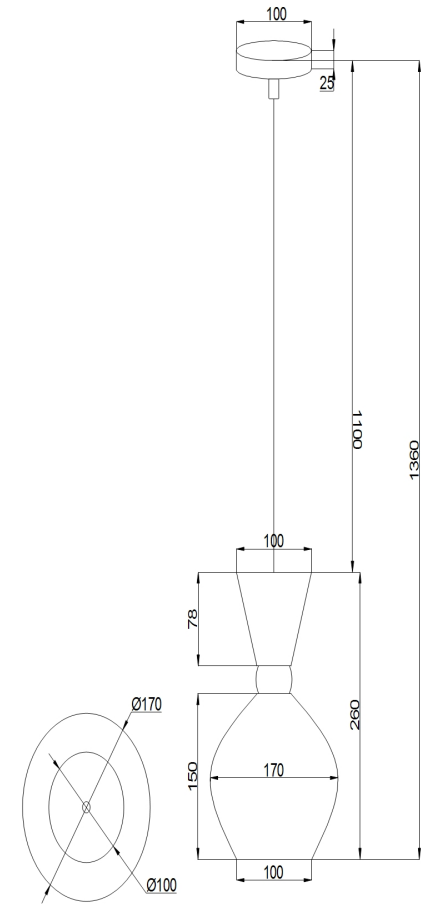

Instruction

Collection: PENDANT
Series: BARI
Model: MOD250-PL-01-FY
Ceiling

- Ceiling

1 x E14 (40W)

MAYTONI
DECORATIVE LIGHTING

www.maytoni.de