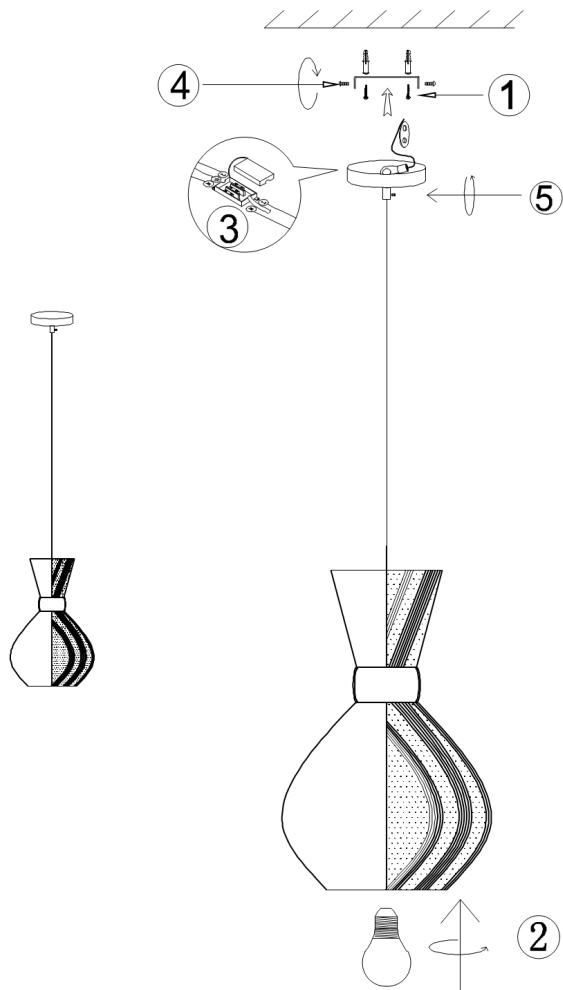

Instruction

Collection: PENDANT
Series: BARI
Model: MOD250-PL-01-FY
Ceiling

- Ceiling

1 x E14 (40W)

MAYTONI
DECORATIVE LIGHTING

www.maytoni.de