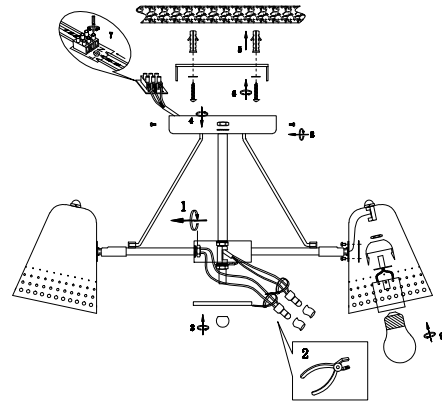

FREYA
TRADITION OF QUALITY

Instruction

FR5002CL-03N

3 x E27 (60W)

Model: FR5002CL-03N

Series: Janet

Ceiling Lamps