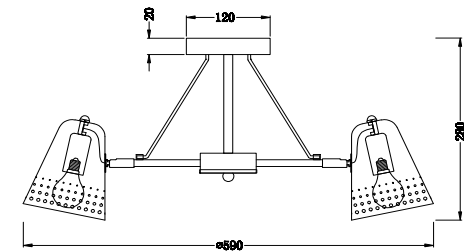

FREYA
TRADITION OF QUALITY

Instruction

FR5002CL-03N

3 x E27 (60W)

Model: FR5002CL-03N

Series: Janet

Ceiling Lamps