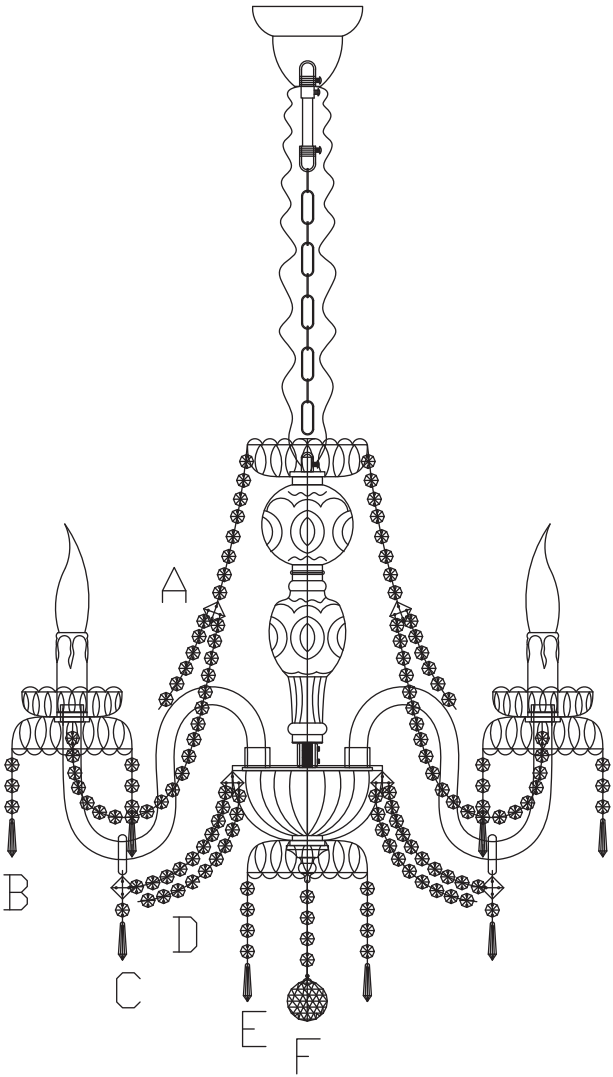

Instruction

Collection: Diamant crystal
Series: Adel
Model: DIA910-PL-06-G
Ceiling

- A: 6
B: 36
C: 6
D: 6
E: 6
F: 1

6 x E14 (60w)

MAYTONI
DECORATIVE LIGHTING

www.maytoni.de