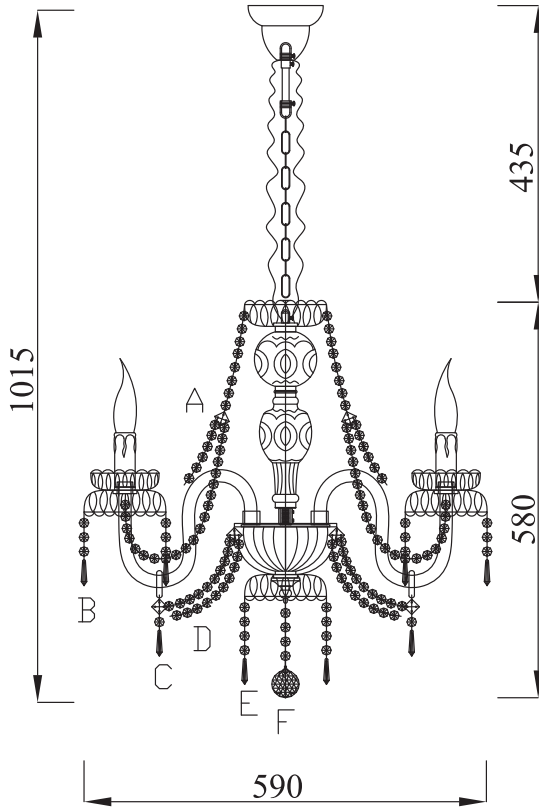

Instruction

Collection: Diamant crystal
Series: Adel
Model: DIA910-PL-06-G
Ceiling

- A: 6
B: 36
C: 6
D: 6
E: 6
F: 1

6 x E14 (60w)

MAYTONI
DECORATIVE LIGHTING

www.maytoni.de