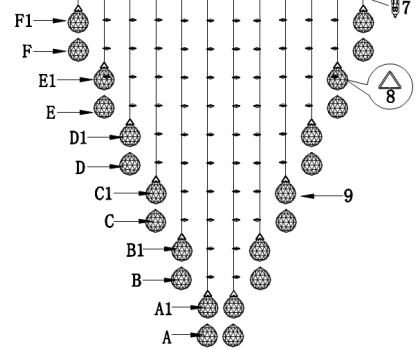

Instruction

Collection: MODERN
 Series: SWIRL
 Model: MOD217-60-N
 Ceiling

- A 2
- A1 2
- B 6
- B1 6
- C 10
- C1 10
- D 14
- D1 14
- E 18
- E1 18
- F 22
- F1 22

 16 x G9 (40W)

MAYTONI
 DECORATIVE LIGHTING