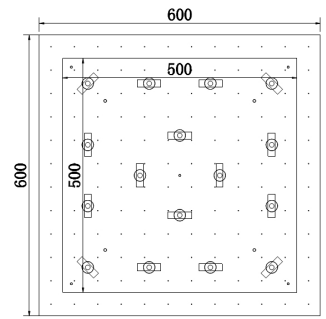

Instruction

Collection: MODERN
 Series: SWIRL
 Model: MOD217-60-N
 Ceiling

- A 2
- A1 2
- B 6
- B1 6
- C 10
- C1 10
- D 14
- D1 14
- E 18
- E1 18
- F 22
- F1 22

 16 x G9 (40W)

MAYTONI
 DECORATIVE LIGHTING