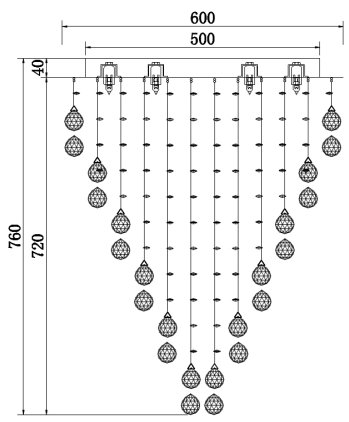

Instruction

Collection: MODERN
 Series: SWIRL
 Model: MOD217-60-N
 Ceiling

- A 2
- A1 2
- B 6
- B1 6
- C 10
- C1 10
- D 14
- D1 14
- E 18
- E1 18
- F 22
- F1 22

 16 x G9 (40W)

MAYTONI
 DECORATIVE LIGHTING