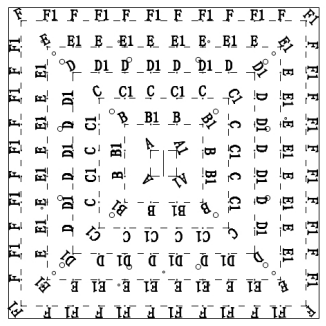

Instruction

Collection: MODERN
 Series: SWIRL
 Model: MOD217-60-N
 Ceiling

- A 2
- A1 2
- B 6
- B1 6
- C 10
- C1 10
- D 14
- D1 14
- E 18
- E1 18
- F 22
- F1 22

 16 x G9 (40W)

MAYTONI
 DECORATIVE LIGHTING