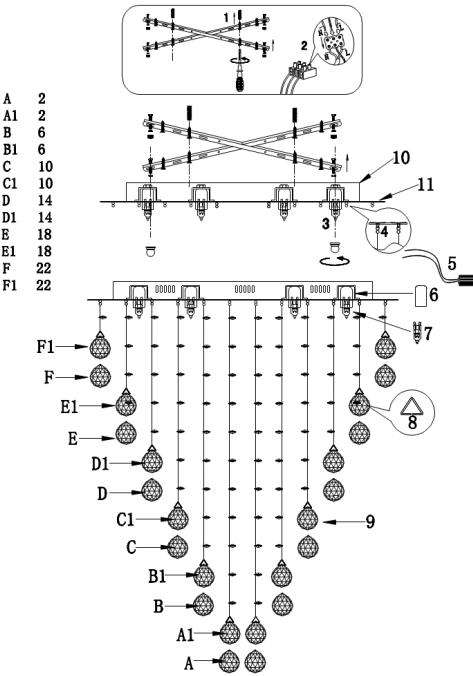

Instruction

Collection: MODERN
 Series: SWIRL
 Model: MOD217-60-N
 Ceiling

- A 2
- A1 2
- B 6
- B1 6
- C 10
- C1 10
- D 14
- D1 14
- E 18
- E1 18
- F 22
- F1 22

 16 x G9 (40W)

MAYTONI
 DECORATIVE LIGHTING