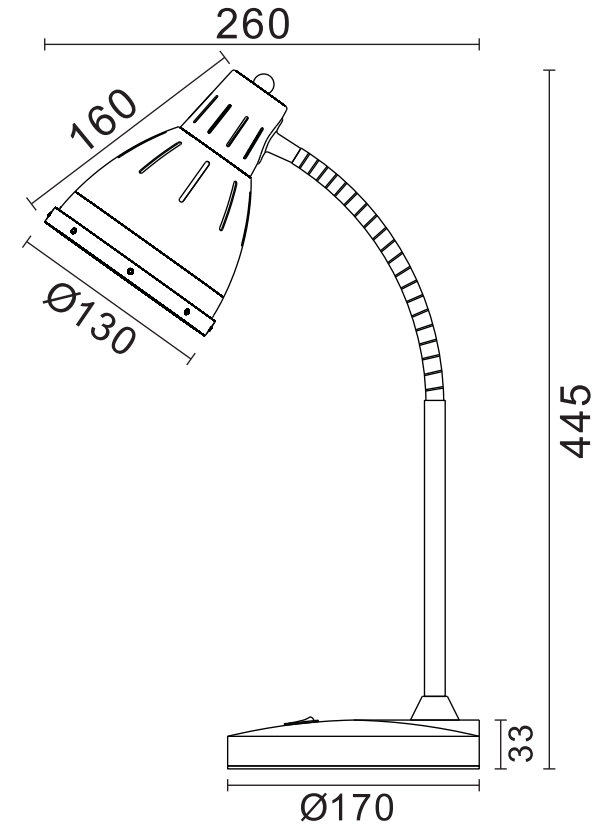

FREYA
TRADITION OF QUALITY

INSTRUCTION

MODEL: FR5151-TL-01-GR

1 X E27 (40W)

FREYA-LIGHT.COM