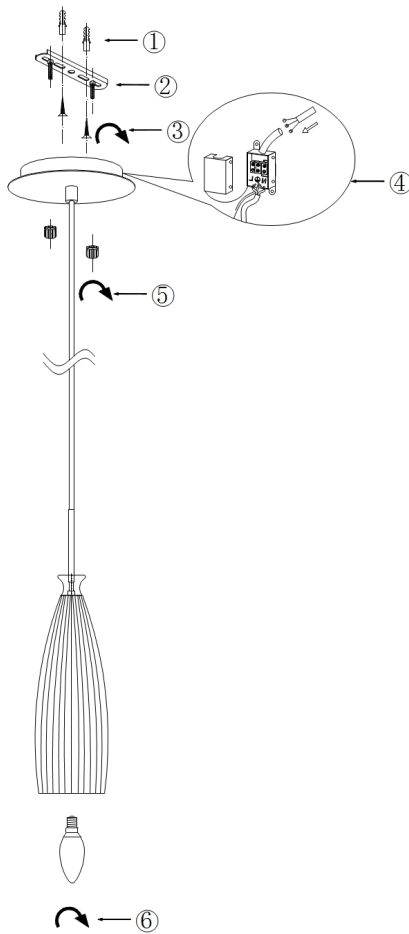

# Instruction

Collection: PENDANT

Series: TOOT

Model: F701-01-W

Ceiling

- Ceiling

1 x E27 (40W)

**MAYTONI**  
DECORATIVE LIGHTING