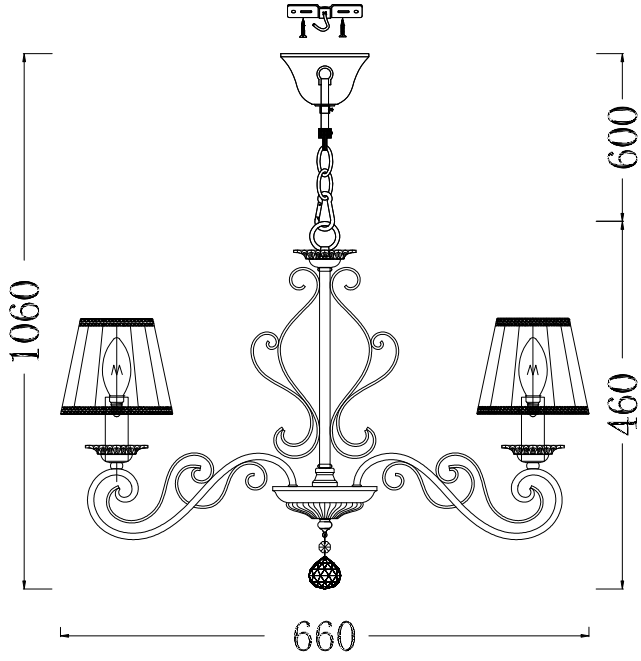

Instruction

Collection: Elegant
Series: Paris
Model: ARM402-06-W
Suspended

A=1

6 x E14 (40w)

MAYTONI
DECORATIVE LIGHTING
www.maytoni.de