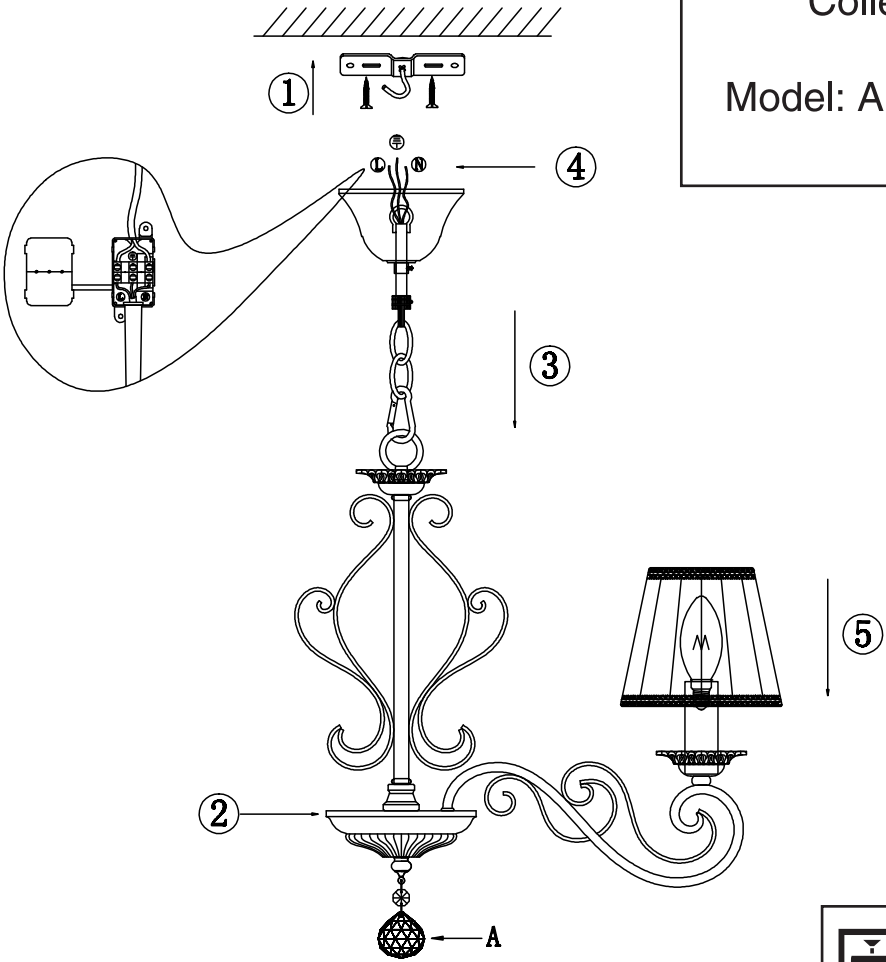

Instruction

Collection: Elegant
Series: Paris
Model: ARM402-06-W
Suspended

A=1

6 x E14 (40w)

MAYTONI
DECORATIVE LIGHTING
www.maytoni.de