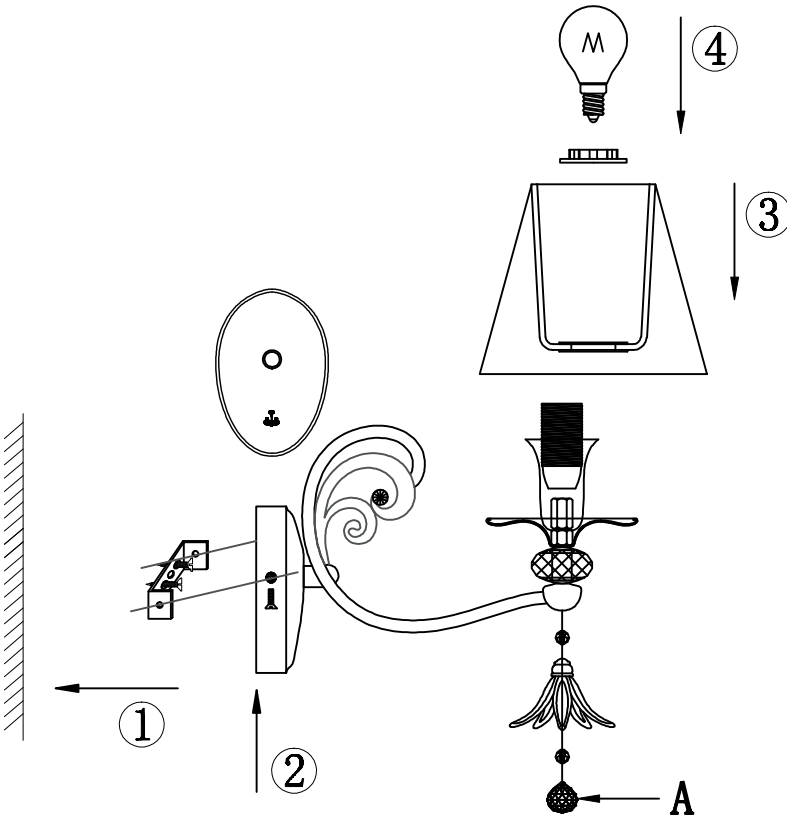

Instruction

Collection: Elegant
Series: Wings
Model: ARM993-WL-01-W
Wall-mounted

A=1

1 x E14 (40w)

MAYTONI
DECORATIVE LIGHTING
www.maytoni.de