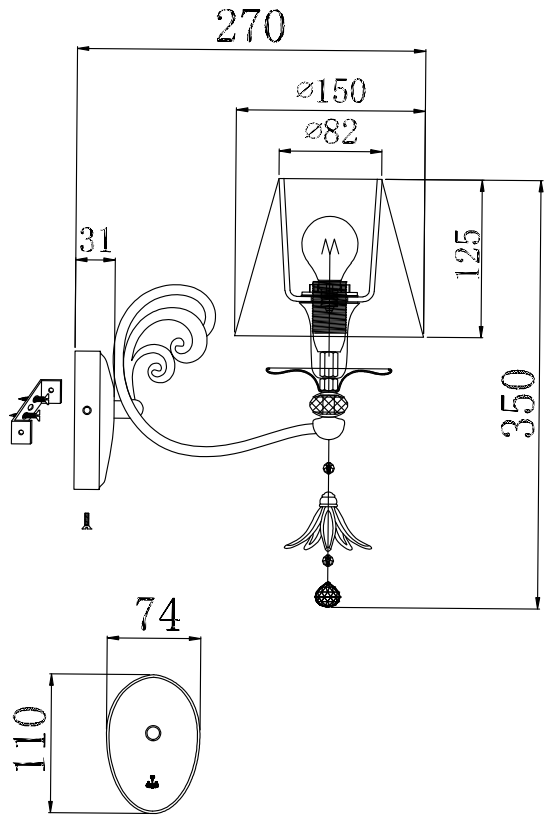

Instruction

Collection: Elegant
Series: Wings
Model: ARM993-WL-01-W
Wall-mounted

A=1

1 x E14 (40w)

MAYTONI
DECORATIVE LIGHTING
www.maytoni.de