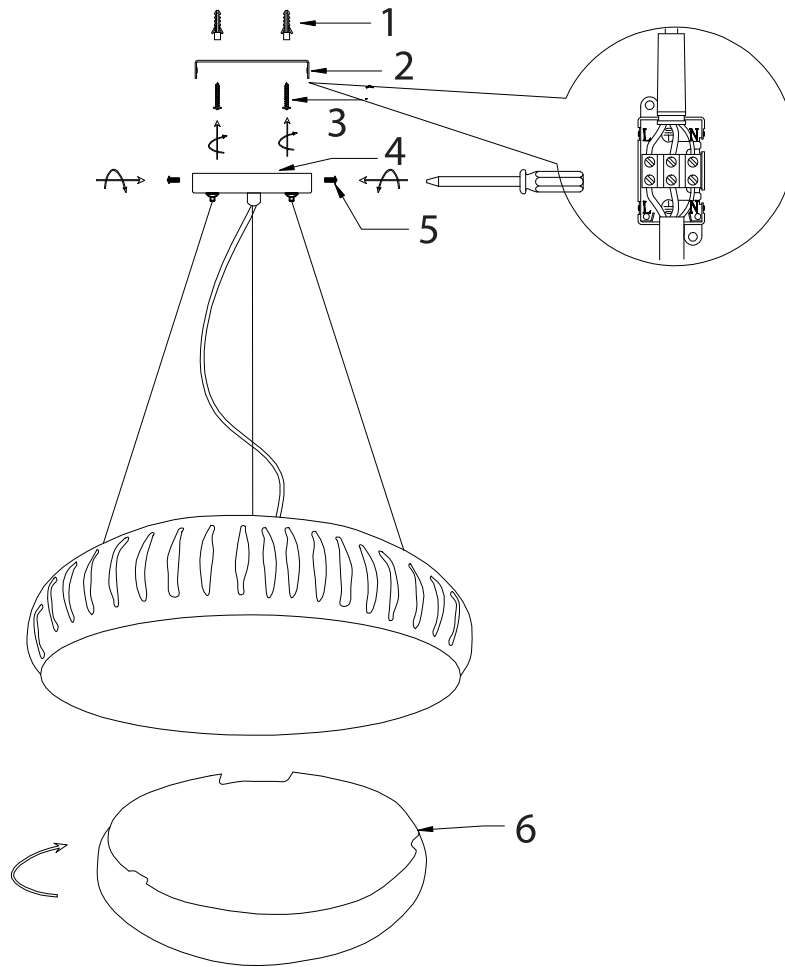

FREYA
TRADITION OF QUALITY

INSTRUCTION

MODEL: FR6159-PL-36W-W

36W
2130 LUMEN

FREYA-LIGHT.COM