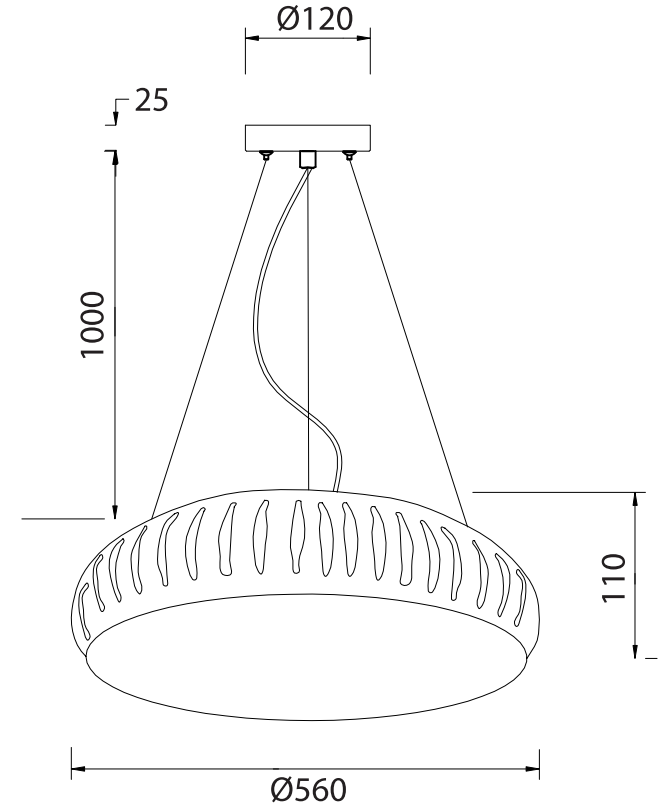

FREYA
TRADITION OF QUALITY

INSTRUCTION

MODEL: FR6159-PL-36W-W

36W
2130 LUMEN

FREYA-LIGHT.COM