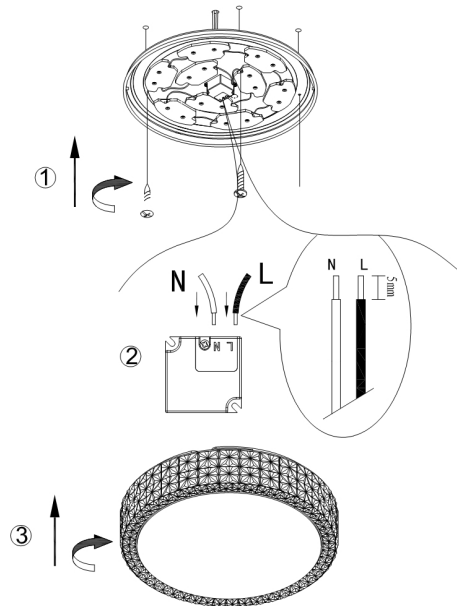

# INSTRUCTION

**Model:** FR6309-CL01-18W-W

Wall & ceiling

**MAX 18W**  
**1490 LUMEN**

FREYA-LIGHT.COM