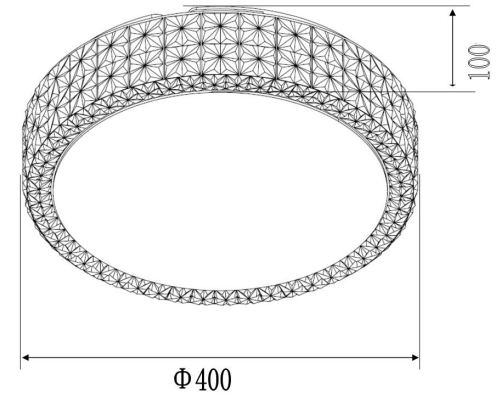

# INSTRUCTION

**Model:** FR6309-CL01-18W-W

Wall & ceiling

**MAX 18W**  
**1490 LUMEN**

FREYA-LIGHT.COM