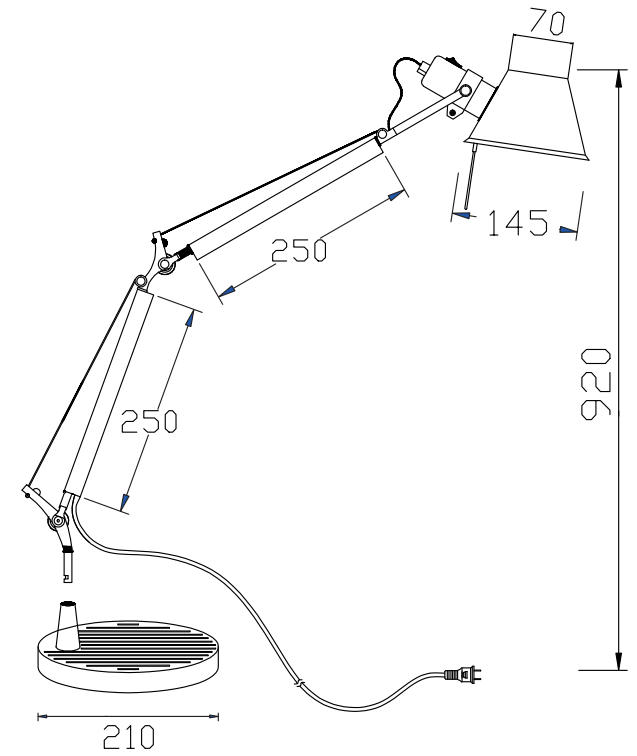

FREYA
TRADITION OF QUALITY

INSTRUCTION

MODEL: FR5160-TL-01-S

1 X E27 (60W)

FREYA-LIGHT.COM