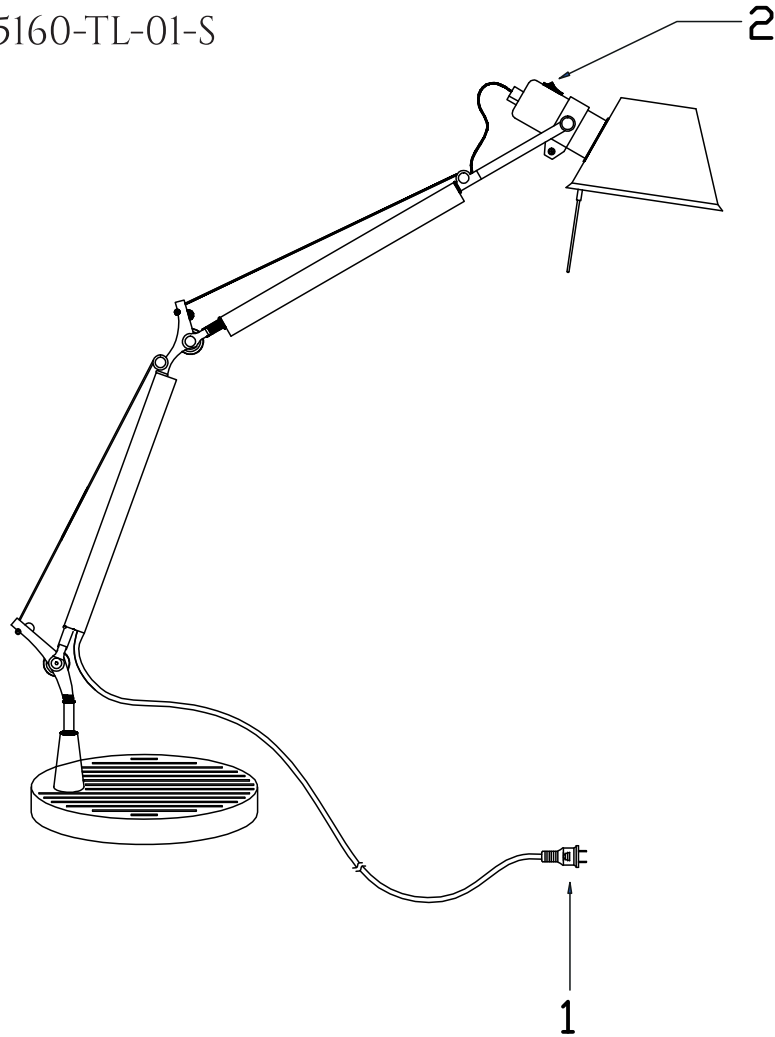

FREYA
TRADITION OF QUALITY

INSTRUCTION

MODEL: FR5160-TL-01-S

1 X E27 (60W)

FREYA-LIGHT.COM